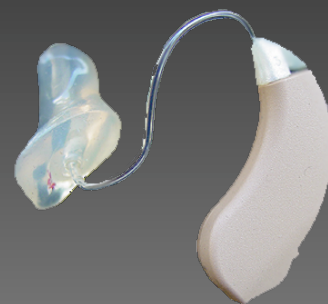

Earscopes

Data Sheet

Dually BTE

Earscopes Dually were designed to serve a dual purpose for you. State of the Art Digital Hearing Aids during the week and when you go to the range or hunting, the finest Electronic Hearing Protectors available. There are 2 Dually's available, The Dually and The Mini Dually. The dually is a 2 channel digital sound processing circuit and the mini is a 4 channel digital circuit. The Dually can be custom programmed by a Hearing Health Care Professional to accommodate your specific hearing loss. This feature allows you to hear more clearly than you can imagine! In shooting mode the Dually shuts down electronically and protects your hearing from gunfire. Both Earscopes Dually offers a volume control and a 3 memory situation switch.. Custom Hearing Protection molds are included in the Dually price.

Earscopes Dually

Pricing:

Single / 1

Pair / 2

Dually

\$649.00

\$1249.00

Mini Dually

\$899.00

\$1699.00

Earscopes Mini Dually

Economy Digital Dually.....coming soon

Check Out our "Web Specials" Page

Dually Requirements:

Dually's that are used for shooting require a deep canal impression of your ear for your hearing safety while shooting. These can be obtained through a hearing health care provider or one of our Authorized Earscopes Dealers.